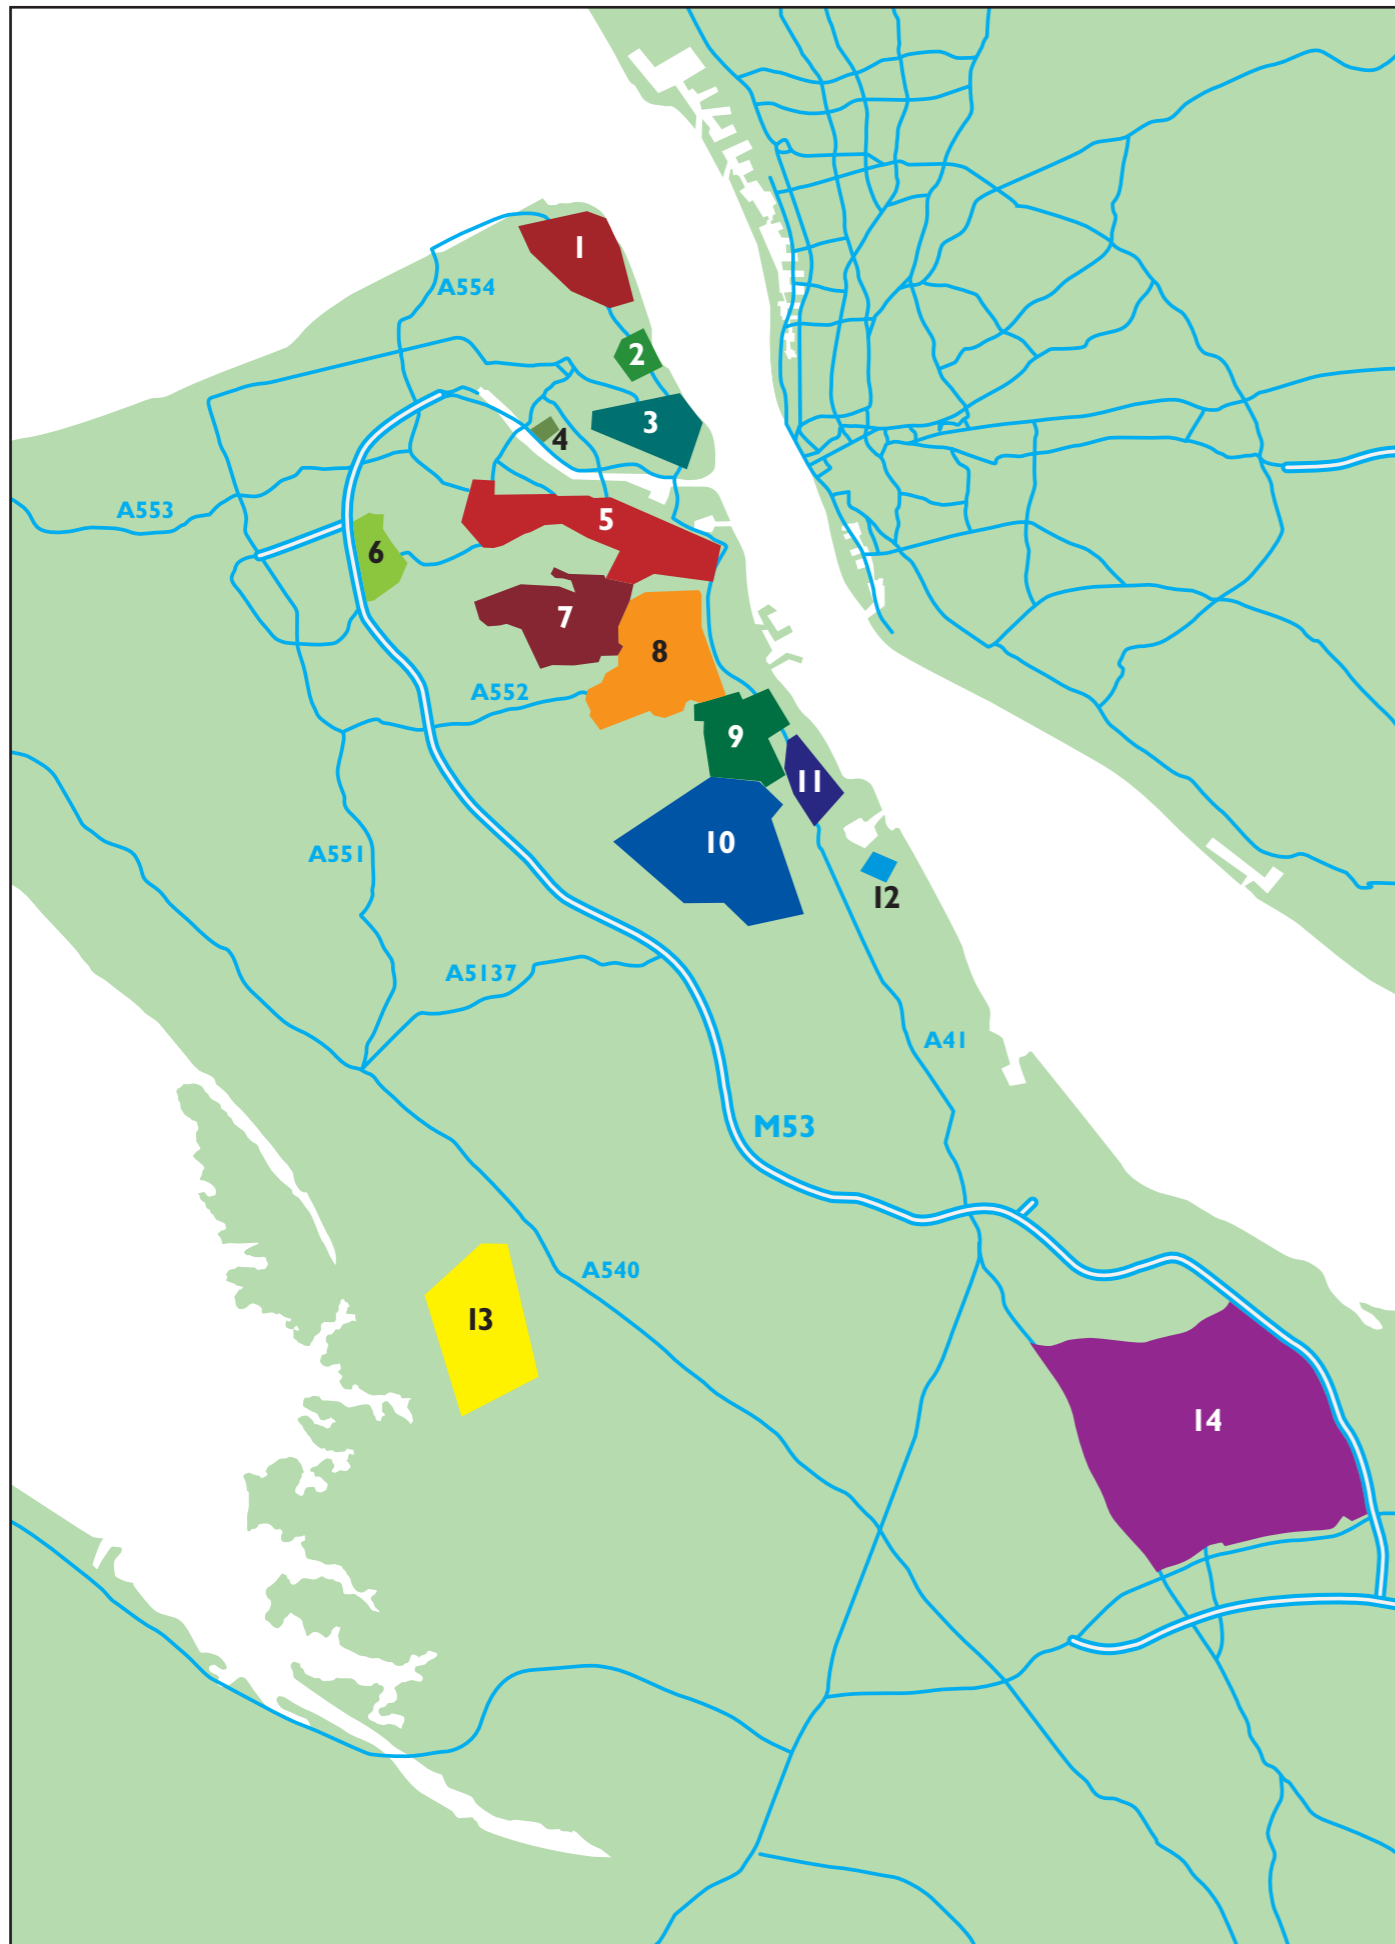

Neighbourhood information

Availability

Availability key

5-20 new lets per year
 Less than 5 new lets per year
 None available

	1 bed property	2 bed flat	2 bed house	3 bed flat	3+ bed house	bungalow
● New Brighton	●	!	!	—	!	—
● Egremont	!	—	●	—	!	—
● Seacombe	—	!	!	—	!	—
● Poulton	!	●	!	—	—	—
● Birkenhead	●	—	●	—	●	—
● Beechwood	—	—	!	—	!	!
● Oxton	●	!	—	—	—	—
● Tranmere	●	!	!	—	!	!
● Rock Ferry	●	●	—	!	●	—
● Bebington	—	—	!	!	!	—
● New Ferry	!	!	●	—	!	—
● Bromborough Pool	!	—	!	—	!	—
● Neston	—	!	—	—	—	—
● Ellesmere Port	●	—	!	—	●	—